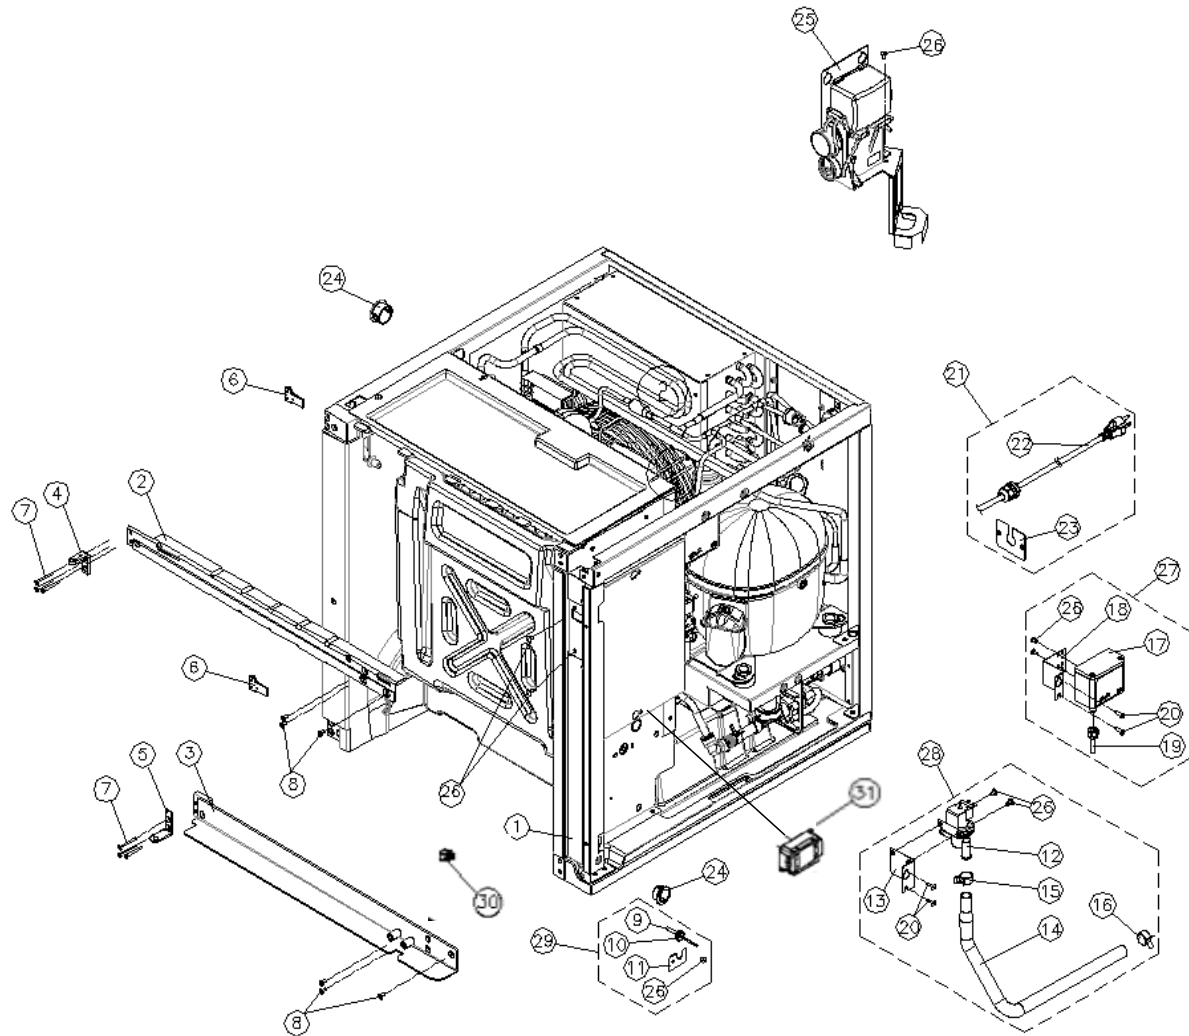

IM-0460-AC/AH-22

[WATER TROUGH ASSY]

NO	ITEMS	CODE	Q'TY
1	BASE FRONT SIDE FRAME(R)	317203500	1
2	FRONT TOP SUPPORT	341014500	1
3	FRONT LOWER SUPPORT	341014600	1
4	HINGE BRACKET	321005110	1
5	HINGE BRACKET DOWN	321005210	1
6	HINGE SUPPORT	341012300	2
7	TAPPING SCREW	TFCQ0841RP	6
8	MACHINE SCREW	MFCX1022RP	6
9	CURTAIN SENSOR	701002000	1
10	SENSOR CAP	319009300	1
11	COVER BRACKET	301169400	1
12	DUMP VALVE	340026600	1
13	BRACKET, DUMP VALVE	301169600	1
14	PVC PIPE	229032100	1
15	BAND SPRING 20	203004200	1
16	BAND SPRING 21	203003300	1
17	PRESSURE SWITCH	355012700	1
18	BRACKET	301169700	1
19	SOLDER ADAPTOR	215018510	1
20	TAPPING SCREW	TTCQ0826R	3
21	BKT & POWER CORD ASSY	722013000	1
22	POWER CORD	722012700	1
23	BRACKET POWER CORD	301096700	1
24	GROMMET BUSHING	232003500	2
25	BRACKET	301181800	1
26	MACHINE SCREW	MTCX0820R	5
27	PRESSURE SWITCH COMPLETE ASSY	#17~20,26	1
28	DRAIN VALVE COMPLETE ASSY	#12~16,20,26	1
29	SENSOR PARTS COMPLETE	701003300	1
NEW DESIGN (starting with serial number UL/ ~)			
30	POWER SWITCH	355025100	1
31	NOISE FILTER	500000900	1