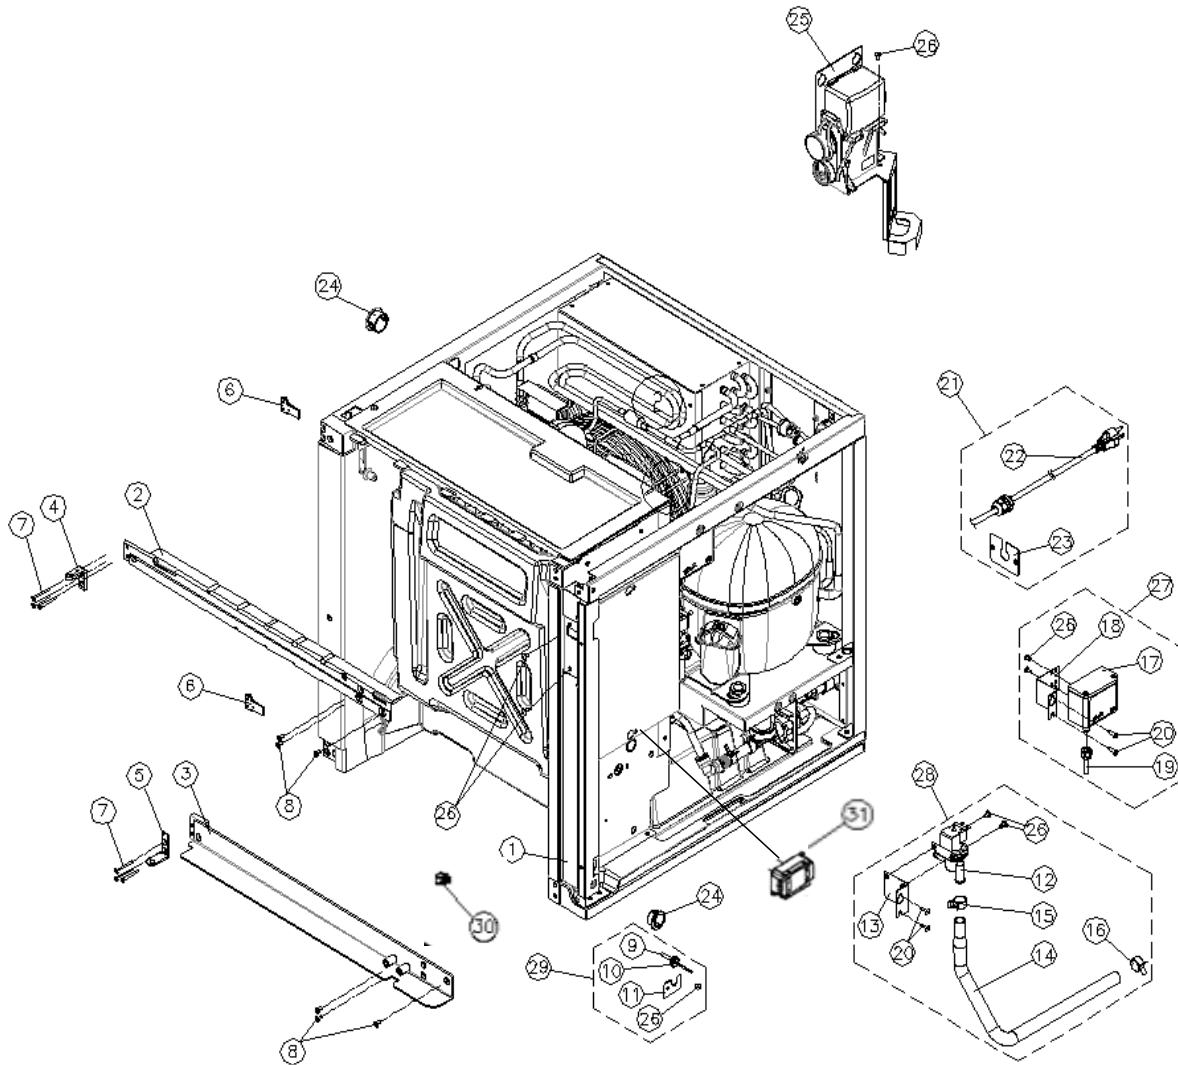

IM-0460-AC/AH-22

[WATER TROUGH ASSY]

NO	ITEMS	CODE	Q'TY
1	BASE FRONT SIDE FRAME(R)	317203500	1
2	FRONT TOP SUPPORT	341014500	1
3	FRONT LOWER SUPPORT	341014600	1
4	HINGE BRACKET	321005110	1
5	HINGE BRACKET DOWN	321005210	1
6	HINGE SUPPORT	341012300	2
7	TAPPING SCREW	TFCQ0841RP	6
8	MACHINE SCREW	MFCX1022RP	6
9	CURTAIN SENSOR	701002000	1
10	SENSOR CAP	319009300	1
11	COVER BRACKET	301169400	1
12	DUMP VALVE	340026600	1
13	BRACKET, DUMP VALVE	301169600	1
14	PVC PIPE	229032100	1
15	BAND SPRING 20	203004200	1
16	BAND SPRING 21	203003300	1
17	PRESSURE SWITCH	355012700	1
18	BRACKET	301169700	1
19	SOLDER ADAPTOR	215018510	1
20	TAPPING SCREW	TTCQ0826R	3
21	BKT & POWER CORD ASSY	722013000	1
22	POWER CORD	722012700	1
23	BRACKET POWER CORD	301096700	1
24	GROMMET BUSHING	232003500	2
25	BRACKET	301181800	1
26	MACHINE SCREW	MTCX0820R	5
27	PRESSURE SWITCH COMPLETE ASSY	#17~20,26	1
28	DRAIN VALVE COMPLETE ASSY	#12~16,20,26	1
29	SENSOR PARTS COMPLETE	701003300	1
NEW DESIGN (starting with serial number UL/ ~)			
30	POWER SWITCH	355025100	1
31	NOISE FILTER	500000900	1