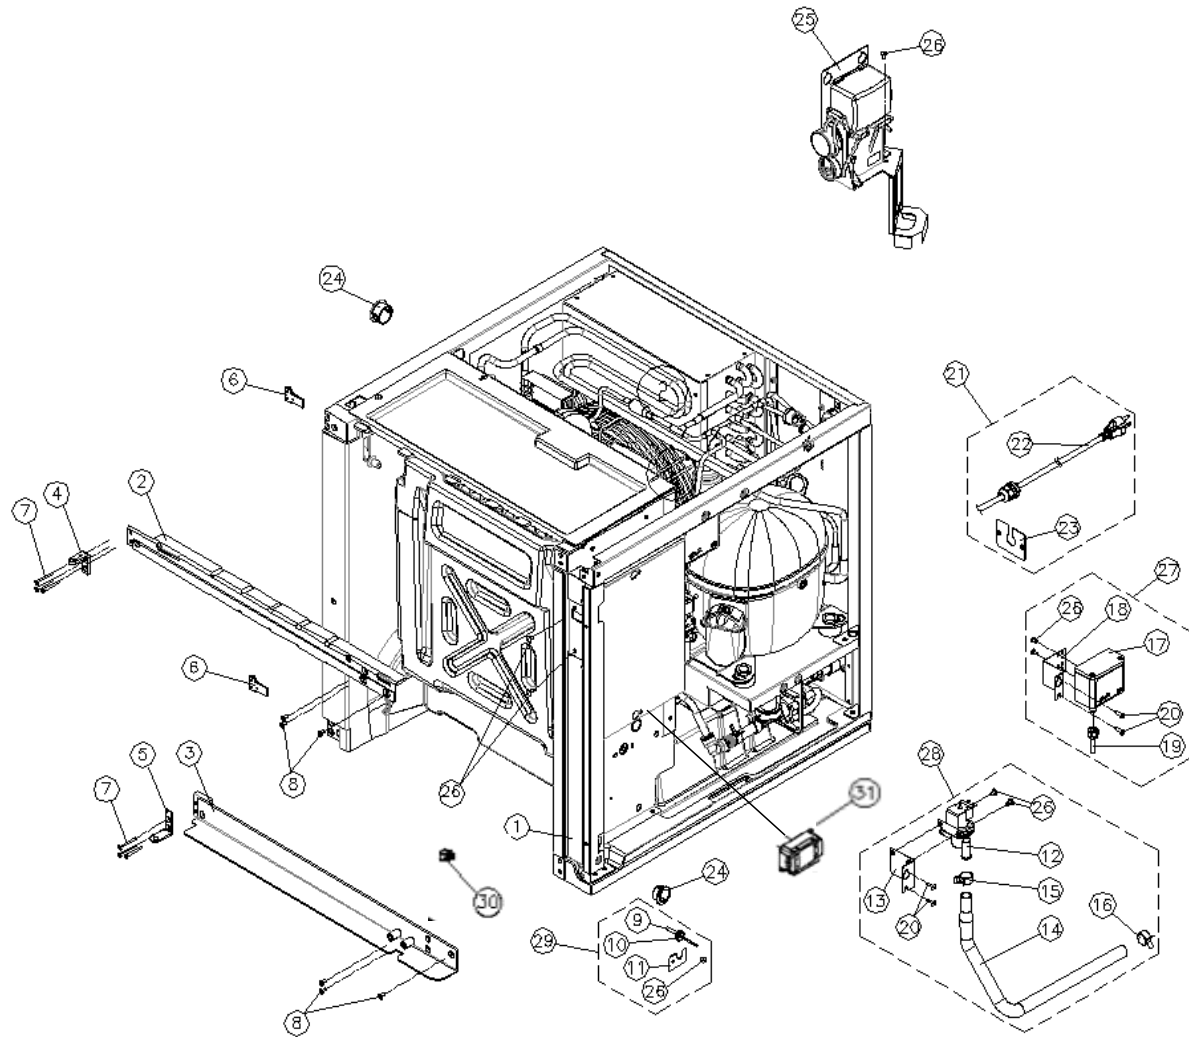

IM-0460-AC/AH-22

[WATER TROUGH ASSY]

NO	ITEMS	CODE	Q'TY
1	BASE FRONT SIDE FRAME(R)	317203500	1
2	FRONT TOP SUPPORT	341014500	1
3	FRONT LOWER SUPPORT	341014600	1
4	HINGE BRACKET	321005110	1
5	HINGE BRACKET DOWN	321005210	1
6	HINGE SUPPORT	341012300	2
7	TAPPING SCREW	TFCQ0841RP	6
8	MACHINE SCREW	MFCX1022RP	6
9	CURTAIN SENSOR	701002000	1
10	SENSOR CAP	319009300	1
11	COVER BRACKET	301169400	1
12	DUMP VALVE	340026600	1
13	BRACKET, DUMP VALVE	301169600	1
14	PVC PIPE	229032100	1
15	BAND SPRING 20	203004200	1
16	BAND SPRING 21	203003300	1
17	PRESSURE SWITCH	355012700	1
18	BRACKET	301169700	1
19	SOLDER ADAPTOR	215018510	1
20	TAPPING SCREW	TTCQ0826R	3
21	BKT & POWER CORD ASSY	722013000	1
22	POWER CORD	722012700	1
23	BRACKET POWER CORD	301096700	1
24	GROMMET BUSHING	232003500	2
25	BRACKET	301181800	1
26	MACHINE SCREW	MTCX0820R	5
27	PRESSURE SWITCH COMPLETE ASSY	#17~20,26	1
28	DRAIN VALVE COMPLETE ASSY	#12~16,20,26	1
29	SENSOR PARTS COMPLETE	701003300	1
NEW DESIGN (starting with serial number UL/ ~)			
30	POWER SWITCH	355025100	1
31	NOISE FILTER	500000900	1