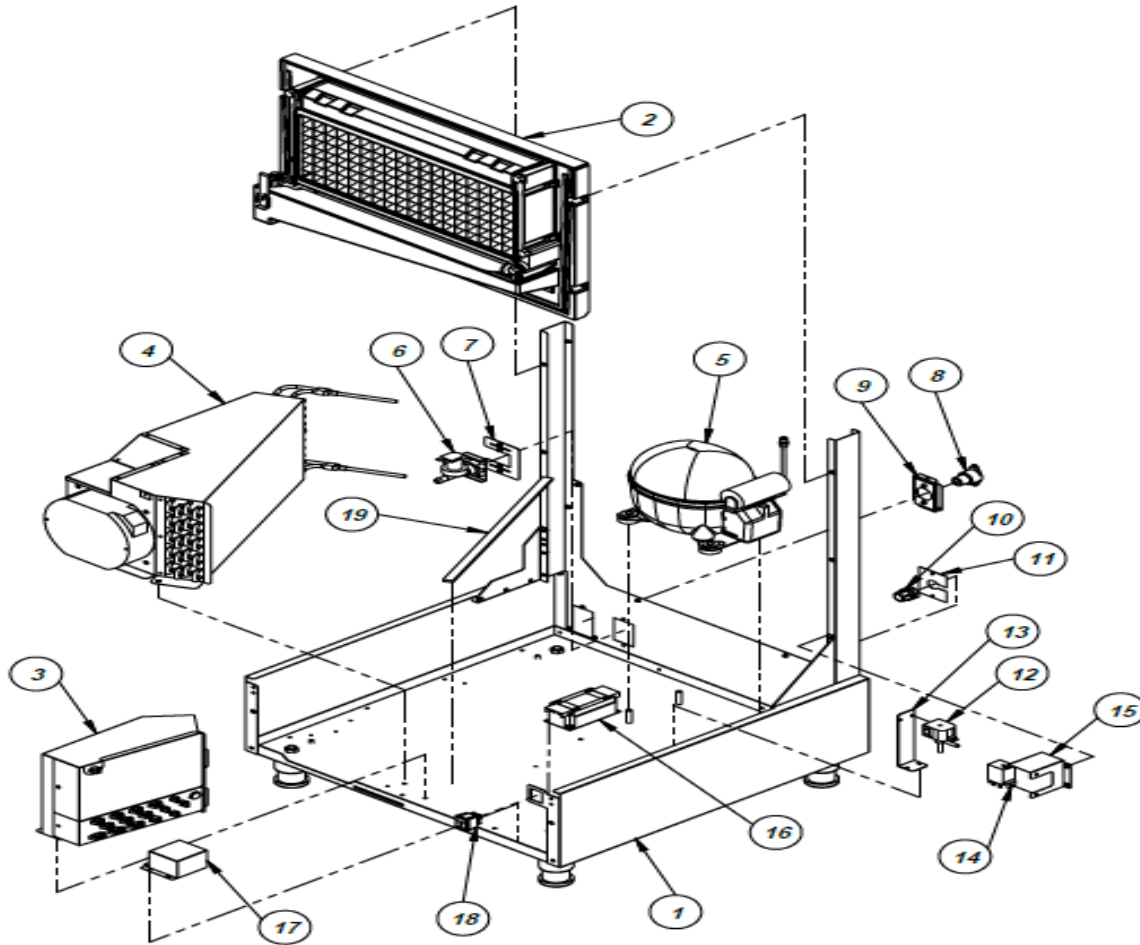

IC-0220-AC/AH

[BASE ASSY 1]

NO	ITEMS	CODE
1	BASE PLATE ASSY	-
2	BACK COVER ASSY 2	-
3	CONTROL BOX ASSY	-
4	CONDENSER ASSY 2	-
5	ASSY COMP	401005600
6	WATER INLET VALVE	340028700
7	BRACKET WATER VALVE	301148000
8	SOCKET	215013400
9	DRAIN SOCKET BRACKET	317176200
10	CABLE GLAND	227001200
11	BRACKET POWER CORD	301096700
12	SOLENOID V/V (BODY/COIL SET)	340007600
	SOLENOID BODY	340026800
	SOLENOID VALVE COIL	340026900
13	BRACKET HOT GAS VALVE	301007801
14	PRESSURE SWITCH	355018500
15	BRACKET PRESSURE SWITCH	317171600
16	NOISE FILTER	500000900
17	NOISE FILTER GUARD	317174700
18	3L S/W MAIN	355007100