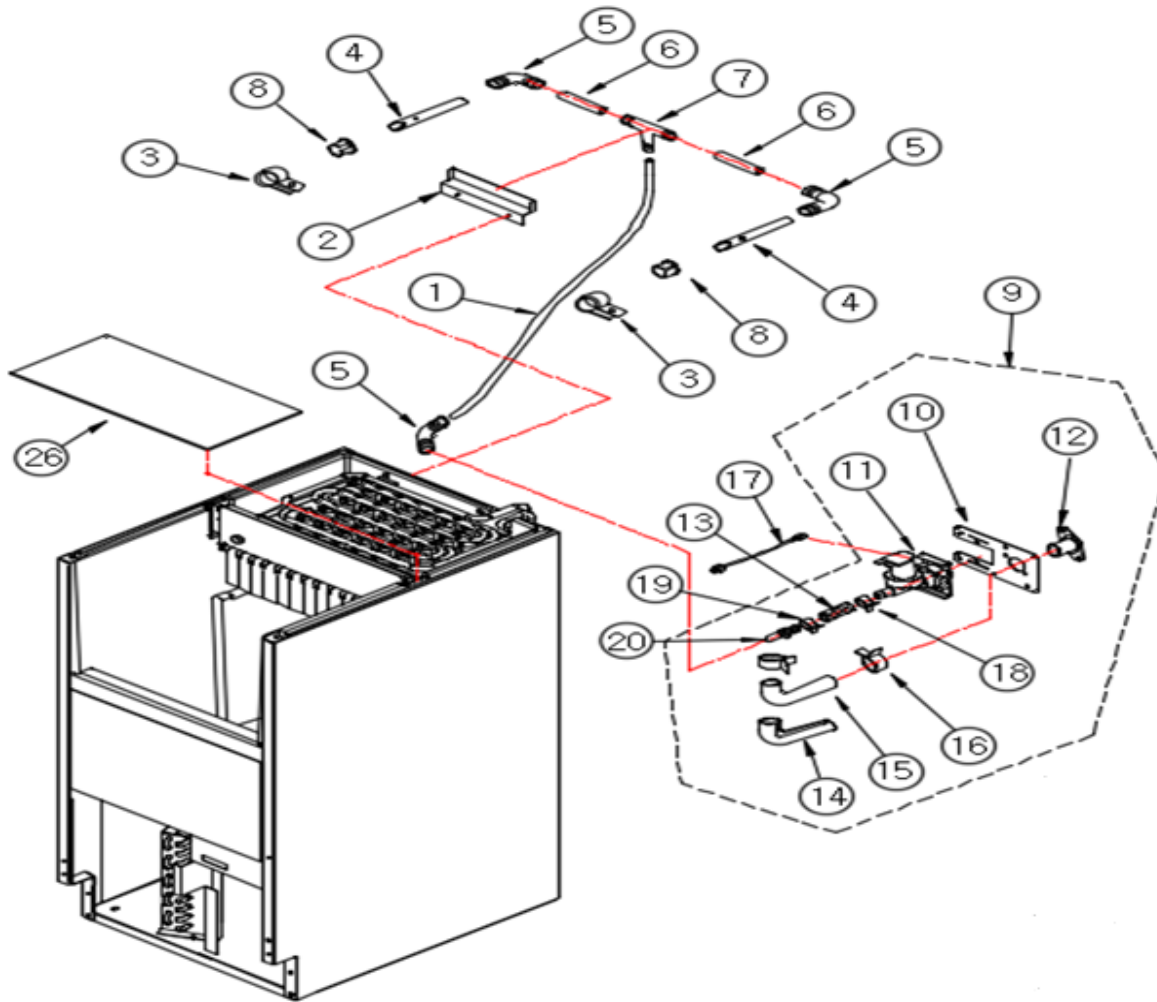

Revised March, 2021

IU-0070-OU

[CYCLE ASSY]

NO	ITEMS	CODE
1	EVAPORATOR ASSY	409034402
2	SUCTION ASSY	433043400
3	HOT GAS PIPE	325135300
4	SOLENOID VALVE BODY	340014100
5	SOLENOID VALVE COIL	340028500
6	DISCHARGE PIPE ASSY	433043500
7	CONDENSER ASSY	411031600
8	COND OUT PIPE	325135100
9	FILTER DRYER	372001600
10	DISTRIBUTE SUCTION	335000301
11	AXIAL FAN MOTOR	353033800
12	-	N/A
13	-	N/A
14	-	N/A
15	BASE PLATE	318036500
16	-	N/A
18	-	N/A
19	BKT POWER CORD	443038800
20	-	N/A
21	CHARGE	459001400
22	ASSY COMP	401007300
23	OLP (INCLUDED)	N/A
24	START-REALLY (INCLUDED)	N/A
17	RUN CAPACITOR (INCLUDED)	N/A
26	COND COVER	317192000
27	FOAM COND TOP	306019300
28	EVA SENSOR (N)	655007200

Revised March, 2021

IU-0070-OU

[ASSY WATER IN / OUT]

NO	ITEMS	CODE
1	PE TUBE (3/8")	229013500
2	BRACKET WATER IN	301070800
3	CLAMP(6N)	227000800
4	WATER OUT HOSE	610018300
5	EQUAL ELBOW	398012000
6	WATER OUT HOSE ONE	610020000
7	EQUAL TEE (3/8")	398011800
8	GROMMET BUSHING	232003800
9	WATER INLET VALVE ASSY	N/A
10	BRACKET WATER	301167200
11	WATER INLET VALVE	340028700
12	SOCKET	215013400
13	BRAIDED SILICONE HOSE	229027800
14	FOAM PE (PUMP OUT)	306016200
15	HOSE PUMP OUT	229012100
16	BAND SPRING 23	203002200
17	HARNESS WATER	377045600
18	BAND SPRING 18	203003900
19	BAND SPRING 15	203003800
20	TUBE TO HOSE STEM	398014200
26	COVER EVAPORATOR	317090900