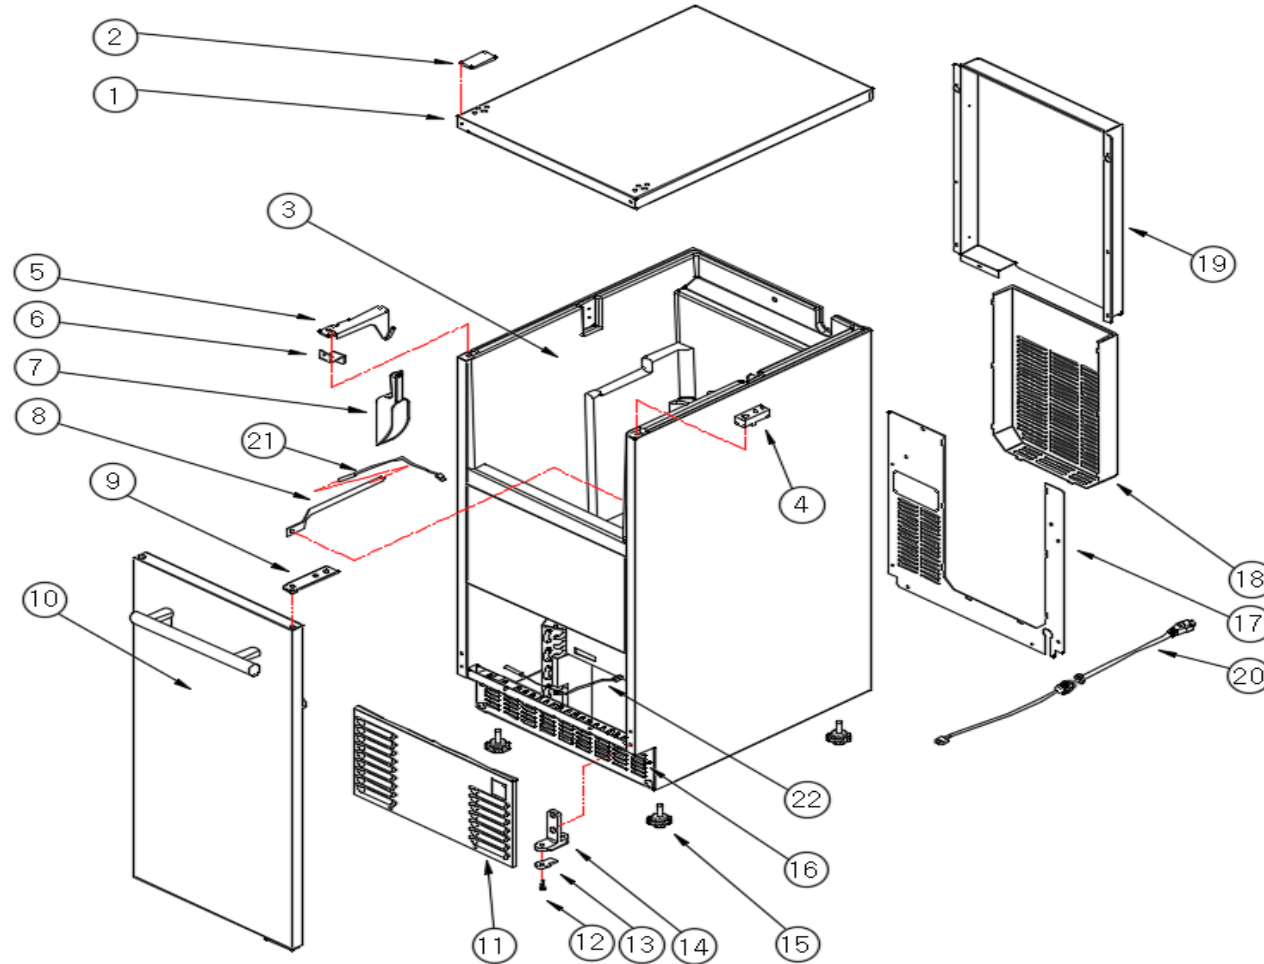

Revised March, 2021

IU-0070-OU

[CASE ASSY]

NO	ITEMS	CODE
1	ASSY TOP COVER	443040210
2	PACKING	303018200
3	ASSY CASE BODY	467019700
4	FIXTURE TOP HINGE	321003000
5	SCOOP HOOK (PLASTIC)	682000400
6	FIXTURE TOP COVER	321002500
7	SCOOP 300	607001120
8	SAFETY TC SHAFT	316004000
9	DOOR HINGE TOP	321002810
10	SUB DOOR	447013600
11	FRONT COVER DOWN	317089410
12	BOLT STOPPER DOOR	214017000
13	STOPPER PIECE	398009200
14	DOOR HINGE DOWN	321002700
15	LEVELLING FOOT	302002900
16	COVER CONDENSER	317171700
17	BACK DOWN BASE	349096000
18	BACK DOWN COVER	349096100
19	BACK COVER	349096200
20	ASSY POWER CORD	722009400
21	EVA SENSOR SB	655008200
22	AIR SENSOR (M)	655009900

Revised March, 2021

IU-0070-OU

[ASSY WATER IN / OUT]

NO	ITEMS	CODE
1	PE TUBE (3/8")	229013500
2	BRACKET WATER IN	301070800
3	CLAMP(6N)	227000800
4	WATER OUT HOSE	610018300
5	EQUAL ELBOW	398012000
6	WATER OUT HOSE ONE	610020000
7	EQUAL TEE (3/8")	398011800
8	GROMMET BUSHING	232003800
9	WATER INLET VALVE ASSY	N/A
10	BRACKET WATER	301167200
11	WATER INLET VALVE	340028700
12	SOCKET	215013400
13	BRAIDED SILICONE HOSE	229027800
14	FOAM PE (PUMP OUT)	306016200
15	HOSE PUMP OUT	229012100
16	BAND SPRING 23	203002200
17	HARNESS WATER	377045600
18	BAND SPRING 18	203003900
19	BAND SPRING 15	203003800
20	TUBE TO HOSE STEM	398014200
26	COVER EVAPORATOR	317090900