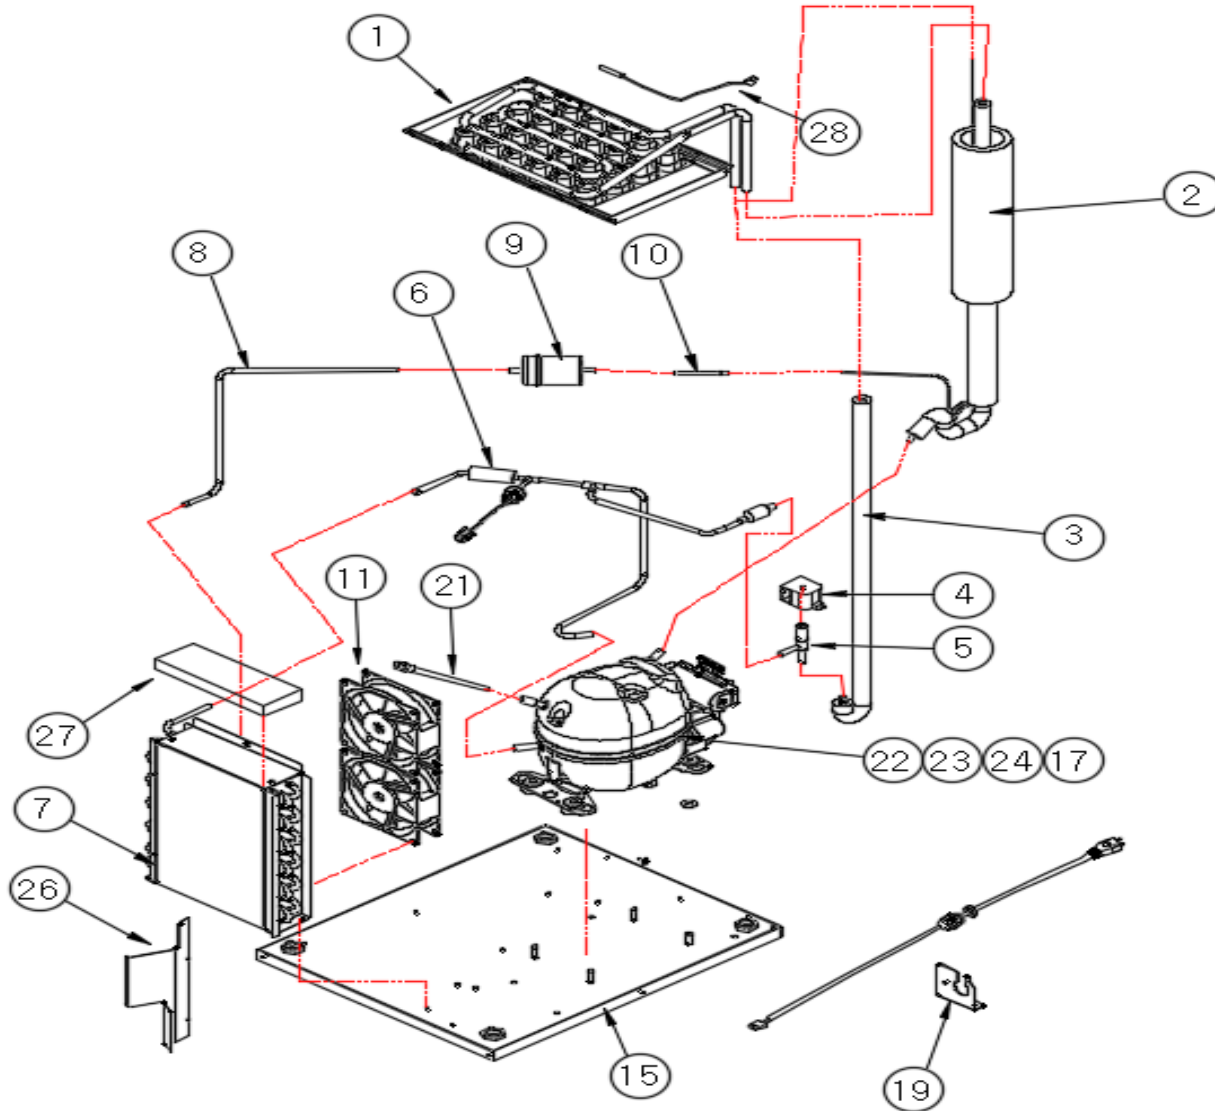

Revised March, 2021

IU-0070-OU

[CYCLE ASSY]

NO	ITEMS	CODE
1	EVAPORATOR ASSY	409034402
2	SUCTION ASSY	433043400
3	HOT GAS PIPE	325135300
4	SOLENOID VALVE BODY	340014100
5	SOLENOID VALVE COIL	340028500
6	DISCHARGE PIPE ASSY	433043500
7	CONDENSER ASSY	411031600
8	COND OUT PIPE	325135100
9	FILTER DRYER	372001600
10	DISTRIBUTE SUCTION	335000301
11	AXIAL FAN MOTOR	353033800
12	-	N/A
13	-	N/A
14	-	N/A
15	BASE PLATE	318036500
16	-	N/A
18	-	N/A
19	BKT POWER CORD	443038800
20	-	N/A
21	CHARGE	459001400
22	ASSY COMP	401007300
23	OLP (INCLUDED)	N/A
24	START-REALLY (INCLUDED)	N/A
17	RUN CAPACITOR (INCLUDED)	N/A
26	COND COVER	317192000
27	FOAM COND TOP	306019300
28	EVA SENSOR (N)	655007200