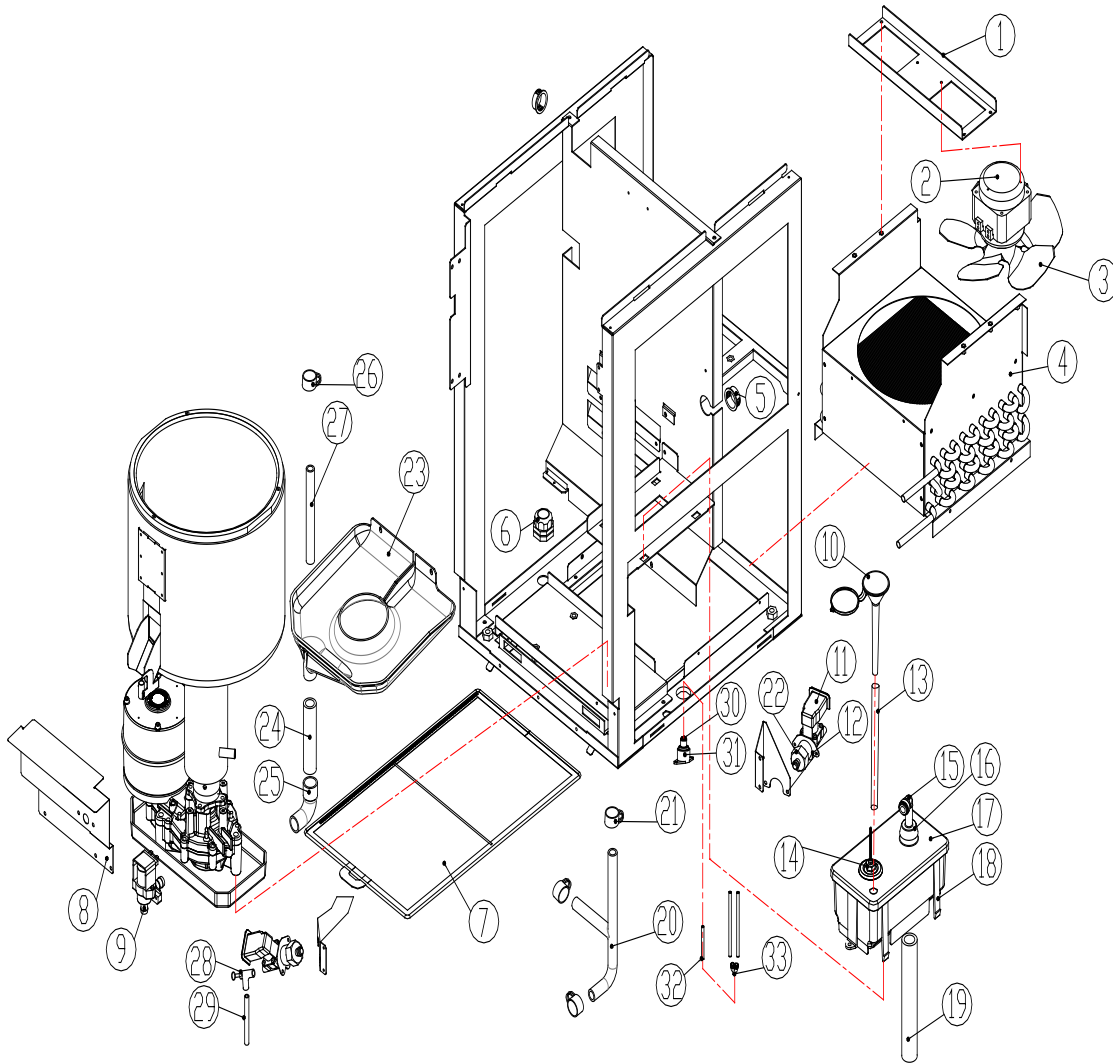

Revised Feb, 2022

ID-0300-AN

NO	ITEMS	CODE
1	BRACKET FAN MOTOR	332044300
2	FAN MOTOR	353021600
3	FAN	308004700
4	ASSY CONDENSER	411033300
5	GROMMET BUSHING	232003500
6	CABLE GLAND	227001200
7	AIR FILTER	640009000
8	BRACKET DRAIN WATER SOL VALVE	301179900
9	DUMP VALVE	340029500
10	FUNNEL	318039300
11	WATER VALVE PLUG	319007900
12	WATER INLET VALVE	340029400
13	SILICON HOSE	229033800
14	ASSY WATER LEVEL SENSOR	722014500
15	STEM ELBOW	398013800
16	RESERVOIR INLET	319007800
17	WATER RESERVOIR COVER	654000400
18	WATER RESERVOIR	654000200
19	SILICON HOSE	229029500
20	MULTIPLE WATER HOSE	229033600
21	BAND SPRING 17	203003200
22	TAP ADAPTOR	398011600
23	DRAIN GUIDE	604002900
24	DRAIN PIPE	229033400
25	HOSE PUMP OUT	229033200
26	BAND SPRING 18	203003900
27	SILICON HOSE (EVAP INLET)	229029400
28	CONTROL VALVE	395005700
29	PE TUBE (O.D 3/8")	229013500
30	STRAIGHT ADAPTOR	398013400
31	SOCKET	215013500
32	PE TUBE (O.D 1/4")	229013600
33	TWO WAY DIVIDER (1/4")	398017000