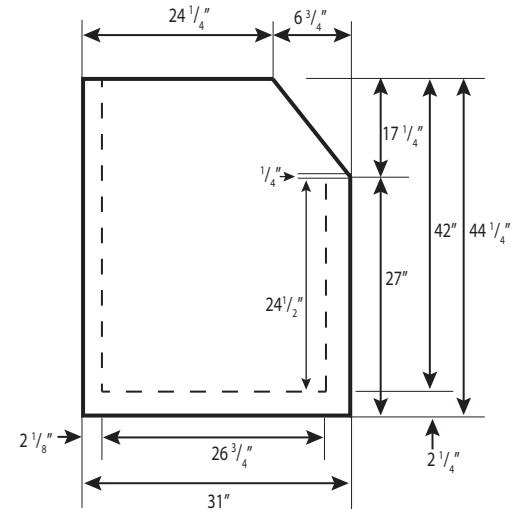

STORAGE BIN

IB-M900-48

KEY FEATURES:

- High quality construction and components
- All stainless steel exterior
- Stainless steel top cut included for 22"/30" Ice machines
- 48" wide with 900 lbs storage capacity
- For use with IM-0550, IM-0680, IM-0750, and IM-0770, IM-1100

* Bin top adapter included to center mount 30" Head on IB-M900-48, and prior request necessary to use 22" Head when place order.

PLAN VIEW (without leg) :

FRONT VIEW

BOTTOM VIEW

SIDE VIEW

MODEL	DIMENSIONS	WIDTH	DEPTH	HEIGHT	WEIGHT	
IB-M900-48	Inch	48"	31"	50"	210 lbs (Net)	305 lbs (Shipping)