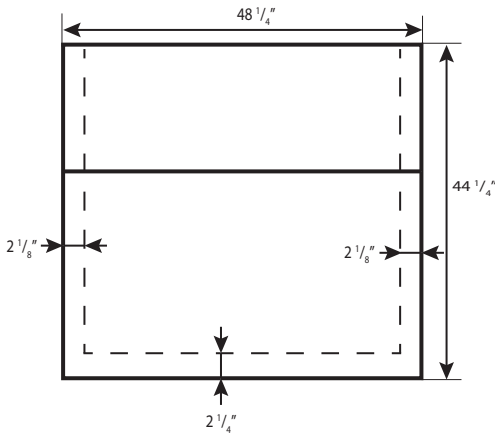

STORAGE BIN

IB-M900-48

KEY FEATURES:

- High quality construction and components
- All stainless steel exterior
- Stainless steel top cut included for 22"/30" Ice machines
- 48" wide with 900 lbs storage capacity
- For use with IM-0550, IM-0680, IM-0750, and IM-0770, IM-1100

* Bin top adapter included to center mount 30" Head on IB-M900-48, and prior request necessary to use 22" Head when place order.

PLAN VIEW (without leg) :

FRONT VIEW

BOTTOM VIEW

SIDE VIEW

MODEL	DIMENSIONS	WIDTH	DEPTH	HEIGHT	WEIGHT	
IB-M900-48	Inch	48"	31"	50"	210 lbs (Net)	305 lbs (Shipping)