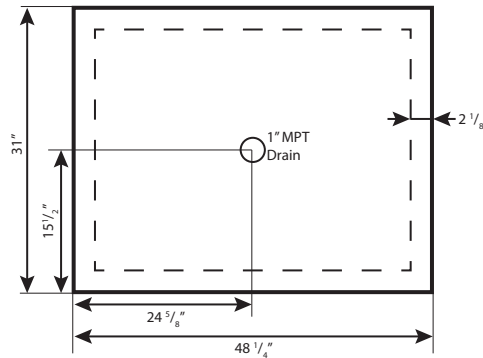

STORAGE BIN

IB-M900-48

KEY FEATURES:

- High quality construction and components
- All stainless steel exterior
- Stainless steel top cut included for 22"/30" Ice machines
- 48" wide with 900 lbs storage capacity
- For use with IM-0550, IM-0680, IM-0750, and IM-0770, IM-1100

* Bin top adapter included to center mount 30" Head on IB-M900-48, and prior request necessary to use 22" Head when place order.

PLAN VIEW (without leg) :

FRONT VIEW

BOTTOM VIEW

SIDE VIEW

MODEL	DIMENSIONS	WIDTH	DEPTH	HEIGHT	WEIGHT	
IB-M900-48	Inch	48"	31"	50"	210 lbs (Net)	305 lbs (Shipping)