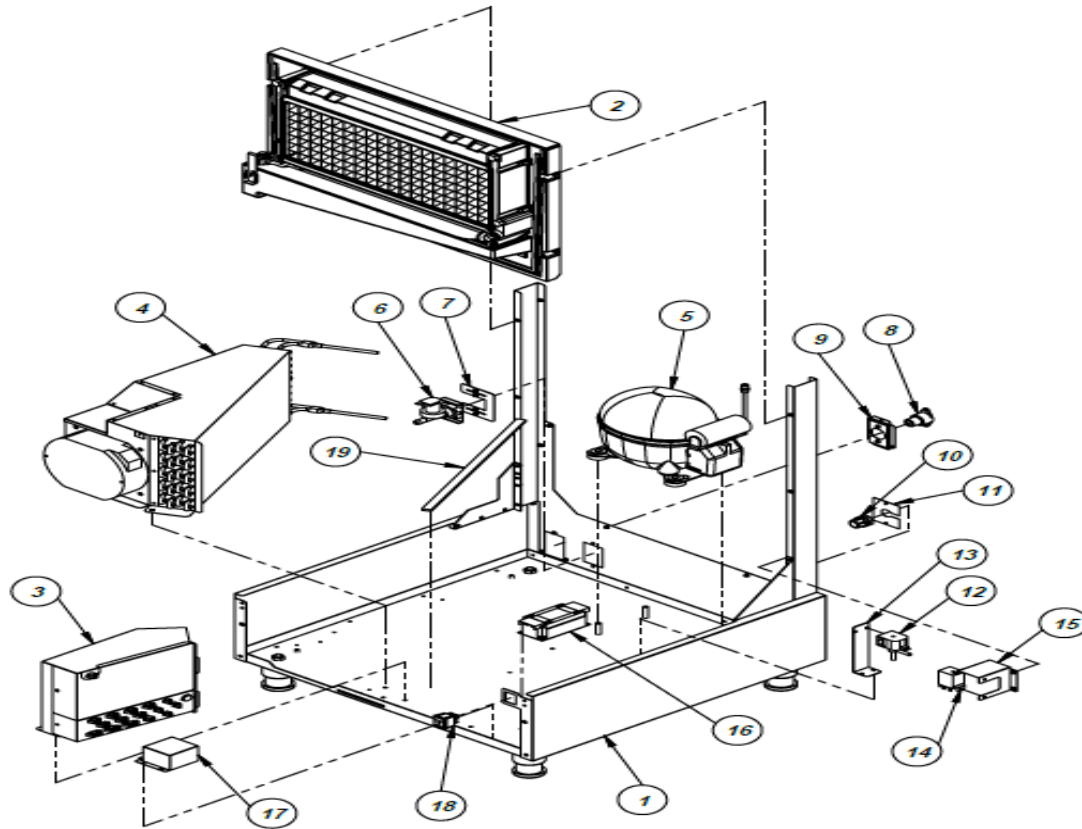

IC-0220-AC/AH

[BASE ASSY 1]

NO	ITEMS	CODE
1	BASE PLATE ASSY	-
2	BACK COVER ASSY 2	-
3	CONTROL BOX ASSY	-
4	CONDENSER ASSY 2	-
5	ASSY COMP	401005600
6	WATER INLET VALVE	340028700
7	BRACKET WATER VALVE	301148000
8	SOCKET	215013400
9	DRAIN SOCKET BRACKET	317176200
10	CABLE GLAND	227001200
11	BRACKET POWER CORD	301096700
12	SOLENOID V/V (BODY/COIL SET)	340007600
	SOLENOID BODY	340026800
	SOLENOID VALVE COIL	340026900
13	BRACKET HOT GAS VALVE	301007801
14	PRESSURE SWITCH	355018500
15	BRACKET PRESSURE SWITCH	317171600
16	NOISE FILTER	500000900
17	NOISE FILTER GUARD	317174700
18	3L S/W MAIN	355007100