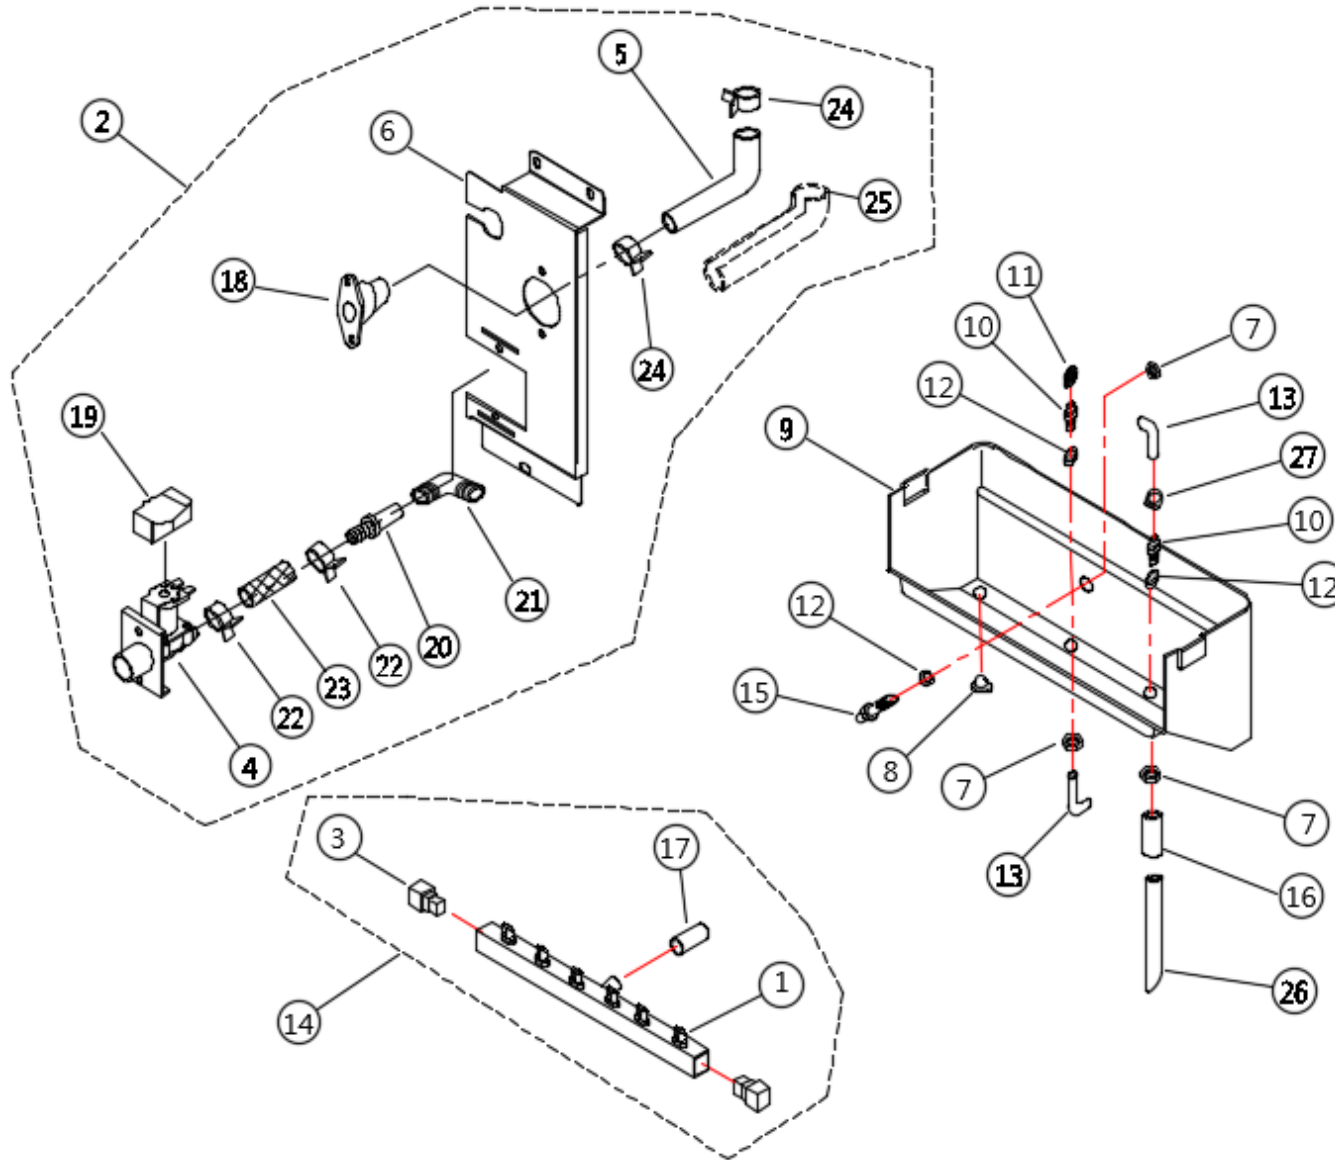

WC-0070-AB

[WATER IN/OUT ASSY]

NO	ITEMS	CODE
1	NOZZLE FRAME	348008100
2	ASSY WATER IN/DRAIN-NPT	468014830
3	COVER NOZZLE	303022200
4	WATER INLET VALVE	340028700
5	HOSE PUMP OUT	229012100
6	BRACKET-WATER 035	301138600
7	VESSEL NUT	215007500
8	PACKING DOWN	303022000
9	WATER-THROUGH	604001001
10	STRAINER VESSEL BOLT	214011900
11	STRAINER	605001101
12	PACKING-NIPPLE	303005501
13	ELBOW HOSE	229012300
14	ASSY NOZZLE TOTAL	466003600
15	BOLT VESSEL IN/OUT	214015500
16	HOSE DRAIN NIPPLE	229005600
17	HOSE DRAIN NIPPLE	229005600
18	SOCKET	215013400
19	WATER VALVE CAP	319007900
20	TUBE TO HOSE STEM	398014200
21	EQUAL ELBOW	398012000
22	BAND SPRING 15	203003800
23	BRAIDED SILICONE HOSE	229027800
24	BAND SPRING 23	203002200
25	FOAM PE (PUMP OUT)	306016200
26	PIPE	325011400
27	CLAMP HOSE	229008100