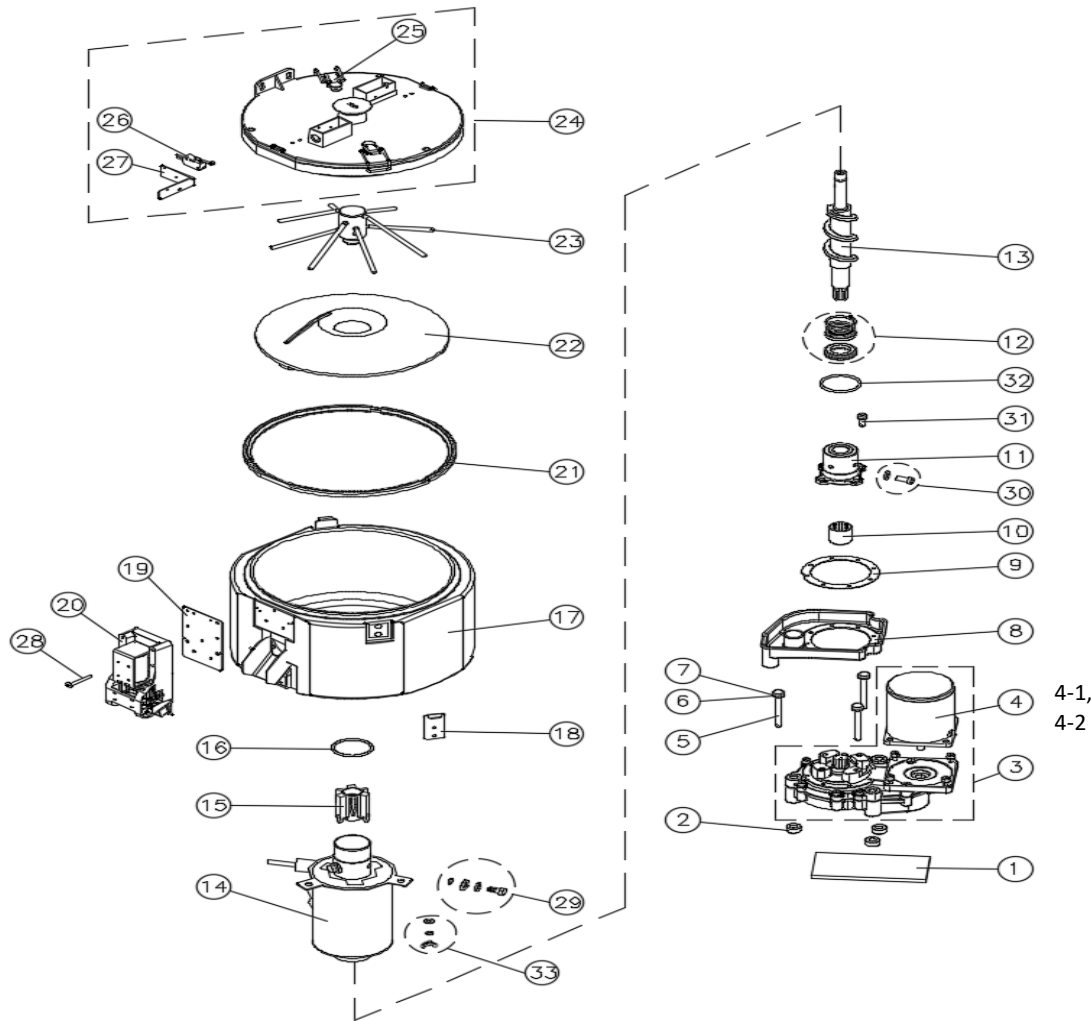

# ID-0160-AN

## [ EVAPORATOR PART ]

NO	ITEMS	CODE	Q'TY
1	BASE RUBBER	318041100	1
2	GEAR MOTOR WASHER	211008300	3
3	GEAR MOTOR ASSY	406027010	1
4	GEAR MOTOR (40W)	406027110	1
4-1	CAPACITOR	659021600	1
4-2	GEAR BOX(RATIO 1:200)	406027200	1
5	HEX BOLT	210820200	3
6	WASHER PLAIN	211005600	3
7	WASHER SPRING 316L	211007208	3
8	DRAIN PAN	604003000	1
9	COVER_DRAINPAN	301191900	1
10	SPLINE COUPLING	612000800	1
11	HOUSING ASSY	491000900	1
12	MECHANICAL SEAL	303036901	1
13	AUGER	430005201	1
14	EVAPORATOR FORM ASSY	409045100	1
15	EXTRUDING HEAD ASSY	491000802	1
16	O-RING (P48)	303037500	1
17	STORAGE BIN ASSY	422003710	1
18	CLAMP BRACKET	301194100	2
19	BASE PLATE	301195200	1
20	ASSY SHUTTER	427059302	1
21	PACKING TOP HOPPER	303037700	1
22	ICE BASE PLATE	301186000	1
23	AGITATOR ASSY	436003510	1
24	STORAGE BIN COVER ASSY	427059220	2
25	LOCKER	695000200	2
26	ASSY MICRO SWITCH	460004201	1
27	BKT BIN MICRO SWITCH	301189800	1
28	SCREW SEMS	210820000	6
29	HEAD LOCKING WASHER	211008000	3
	O-RING	303032000	3
	HEX WRENCH BOLT	210820700	3
30	HEX WRENCH BOLT SEMS	210813700	4
31	BOLT HEX SEMS	214028920	4
32	O-RING	303038800	1
33	HEX NUT	215018900	3