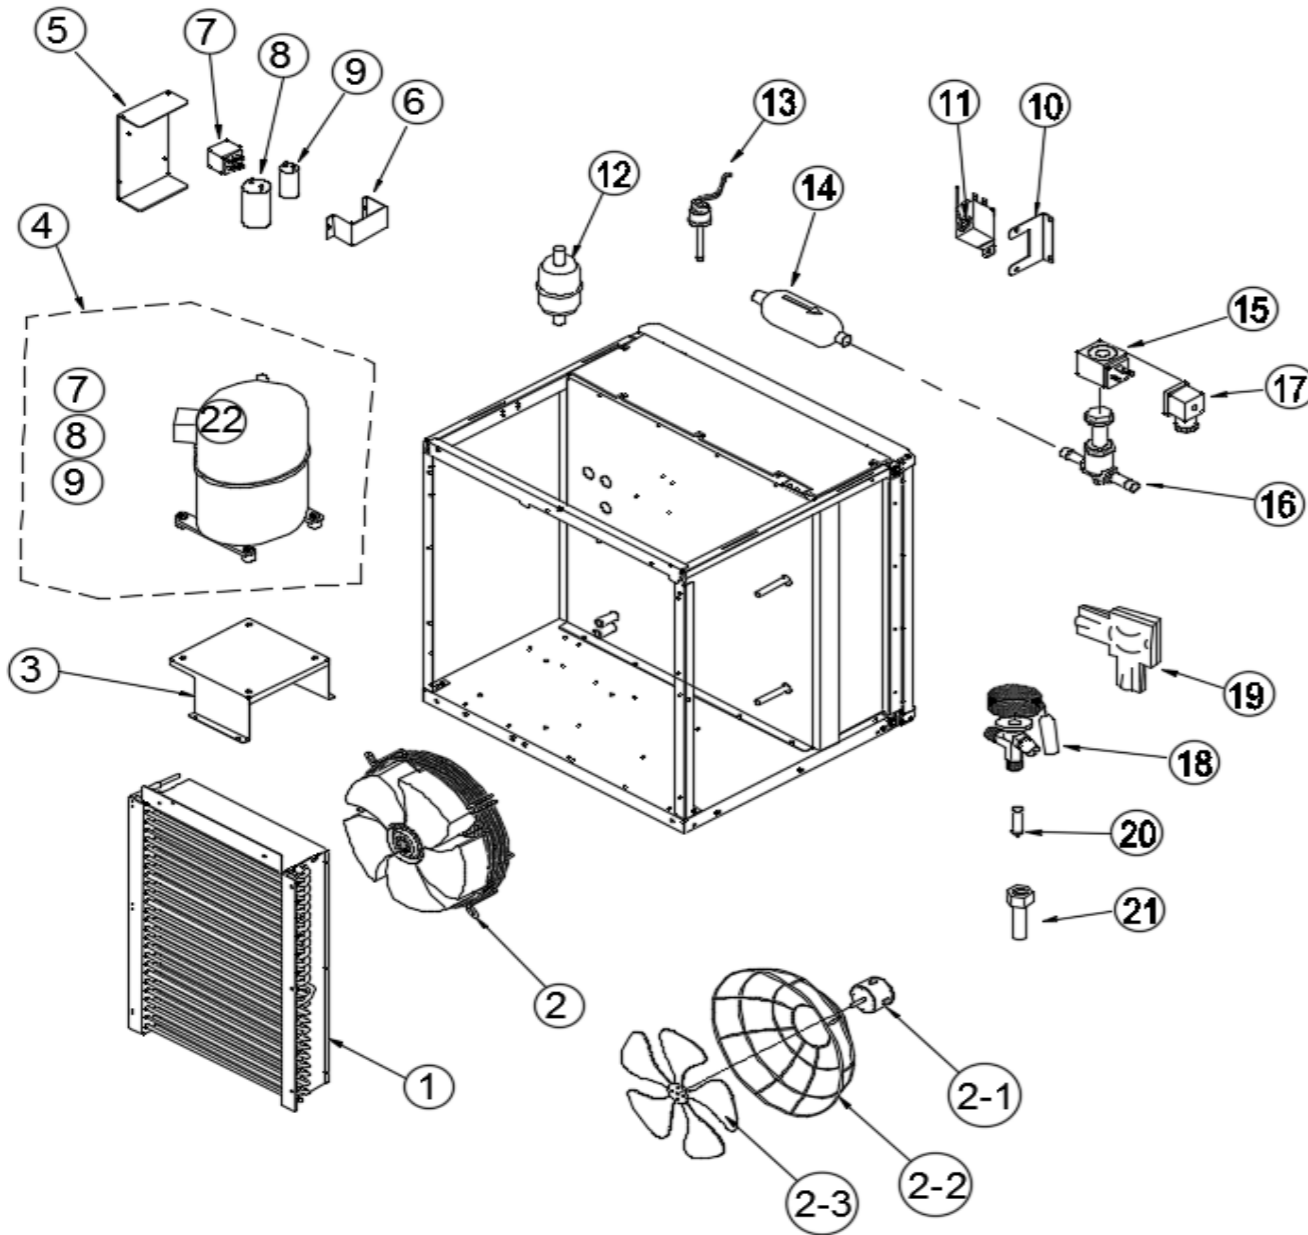

Revised 09/18/2020

WM-1100-AC/AH

* Manufactured before January 2018

** Manufactured after January 2018

NO	ITEMS	* CODE
1	CONDENSER ASSY	411017900
2	ASSY FAN MOTOR	737000300
3	BASE PLATE COMP	301123200
22	COMPRESSOR	394017500
5	BRACKET CAPACITOR	301031200
6	CAPACITOR HOLDER	395004400
7	START RELAY	357013500
8	RUN CAPACITOR	659011000
9	START CAPACITOR	659010000
10	BRACKET THERMOSTAT	301102210
11	PRESSURE SWITCH	355018500
12	FILTER DRYER	372001300
13	ASSY HIGH PRESSURE SWITCH	429003900
14	STRAINER	605001800
15	SOLENOID VALVE COIL	340026300
16	SOLENOID VALVE BODY	340015500
17	SOLENOID VALVE PLUG	340027300
18	EXPANSION VALVE	340009300
19	FOAM PE(EXPANSION)	306016700
20	N/A	N/A
21	JOINT PIPE-EXP 3/8"	325144600

NO	ITEMS	** CODE
1	CONDENSER ASSY	411017910
2-1	FAN MOTOR	353015901
2-2	FAN GRILL	308001200
2-3	FAN	308001800
22	COMPRESSOR	394022500
5	BRACKET CAPACITOR	301031210
6	CAPACITOR HOLDER	395004410
7	STRAT RELAY	357019400
8	RUN CAPACITOR	659018800
9	START CAPACITOR	659018600
18	EXPANSION VALVE	340007400
20	N/A	N/A
21	N/A	N/A