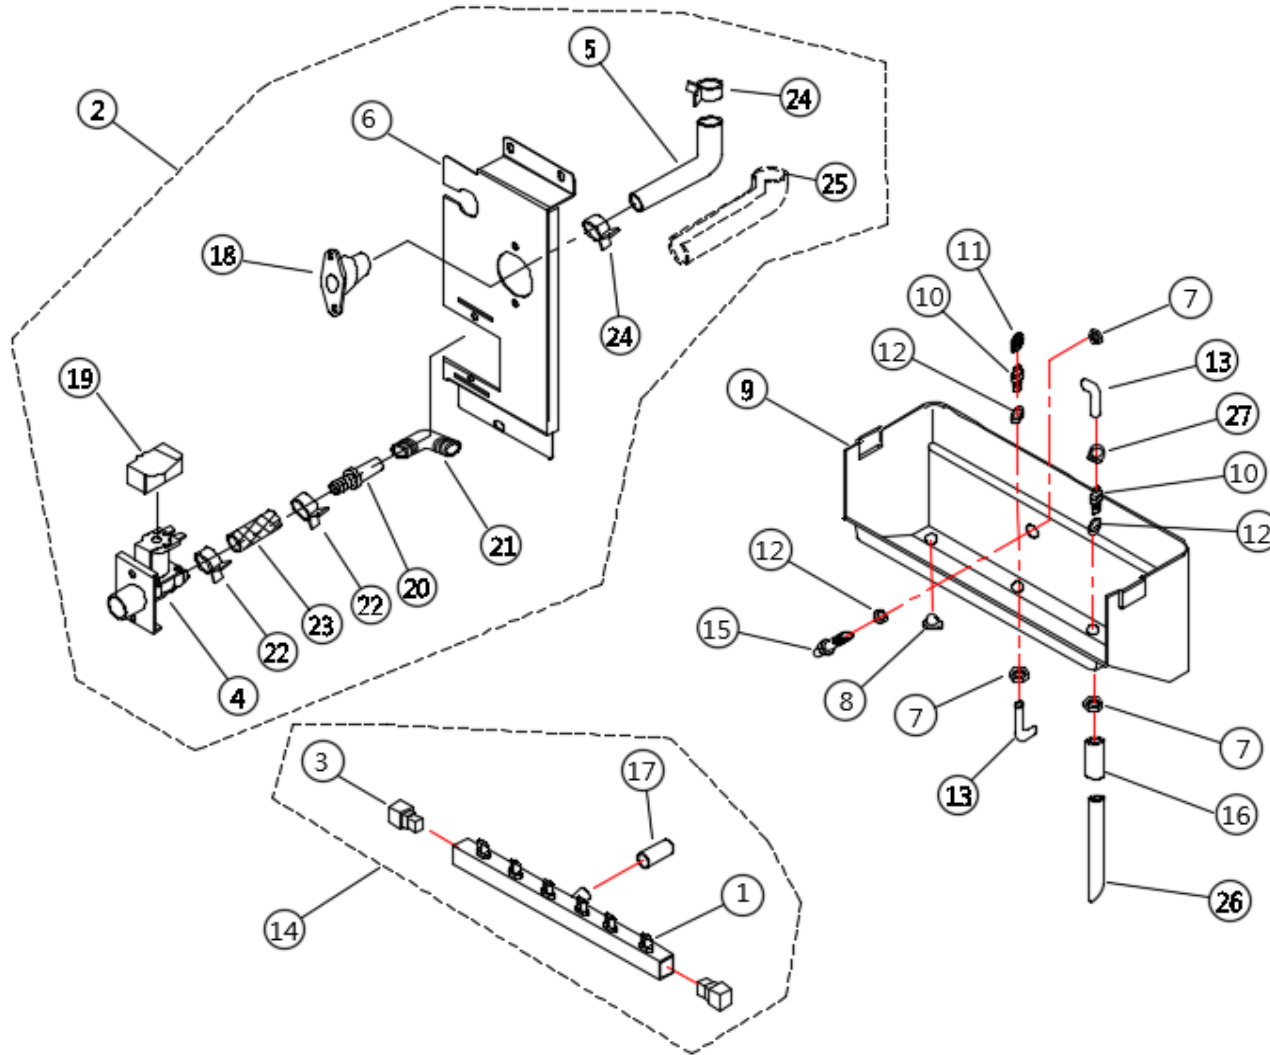

WC-0070-AB

[WATER IN/OUT ASSY]

NO	ITEMS	CODE
1	NOZZLE FRAME	348008100
2	ASSY WATER IN/DRAIN-NPT	468014830
3	COVER NOZZLE	303022200
4	WATER INLET VALVE	340028700
5	HOSE PUMP OUT	229012100
6	BRACKET-WATER 035	301138600
7	VESSEL NUT	215007500
8	PACKING DOWN	303022000
9	WATER-THROUGH	604001001
10	STRAINER VESSEL BOLT	214011900
11	STRAINER	605001101
12	PACKING-NIPPLE	303005501
13	ELBOW HOSE	229012300
14	ASSY NOZZLE TOTAL	466003600
15	BOLT VESSEL IN/OUT	214015500
16	HOSE DRAIN NIPPLE	229005600
17	HOSE DRAIN NIPPLE	229005600
18	SOCKET	215013400
19	WATER VALVE CAP	319007900
20	TUBE TO HOSE STEM	398014200
21	EQUAL ELBOW	398012000
22	BAND SPRING 15	203003800
23	BRAIDED SILICONE HOSE	229027800
24	BAND SPRING 23	203002200
25	FOAM PE (PUMP OUT)	306016200
26	PIPE	325011400
27	CLAMP HOSE	229008100