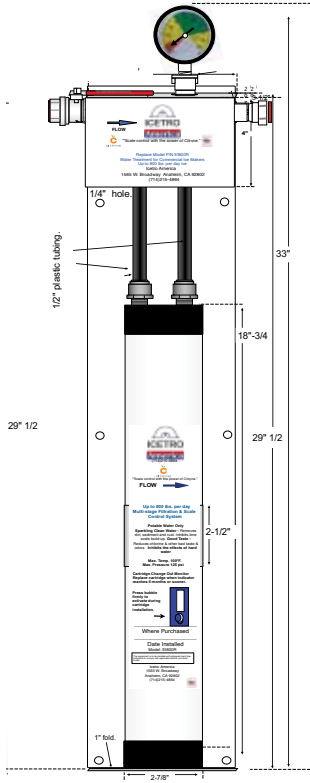

## Application

**Ice** - Cubers up to 800 lbs  
Flakers up to 1000 lbs

**Activate your extended 1 Year warranty !! (only for Cubers)**

<https://icetrowaterproducts.com/registration/>

Includes Citryne®, which is a patented blend to eliminate the effects of scale in food

**Model: IcePro 800**  
For 800 Lb./Day Ice Makers

**Specifications**

Dimensions	33.5" X 5.5" X 4.25"
Connection	1/2" FNPT
Max. PSI	125
Max Temp.	100° F
Flow Rate	3.5 gpm
Sediment Reduction	5 micron
Shipping Weight	11 lbs.