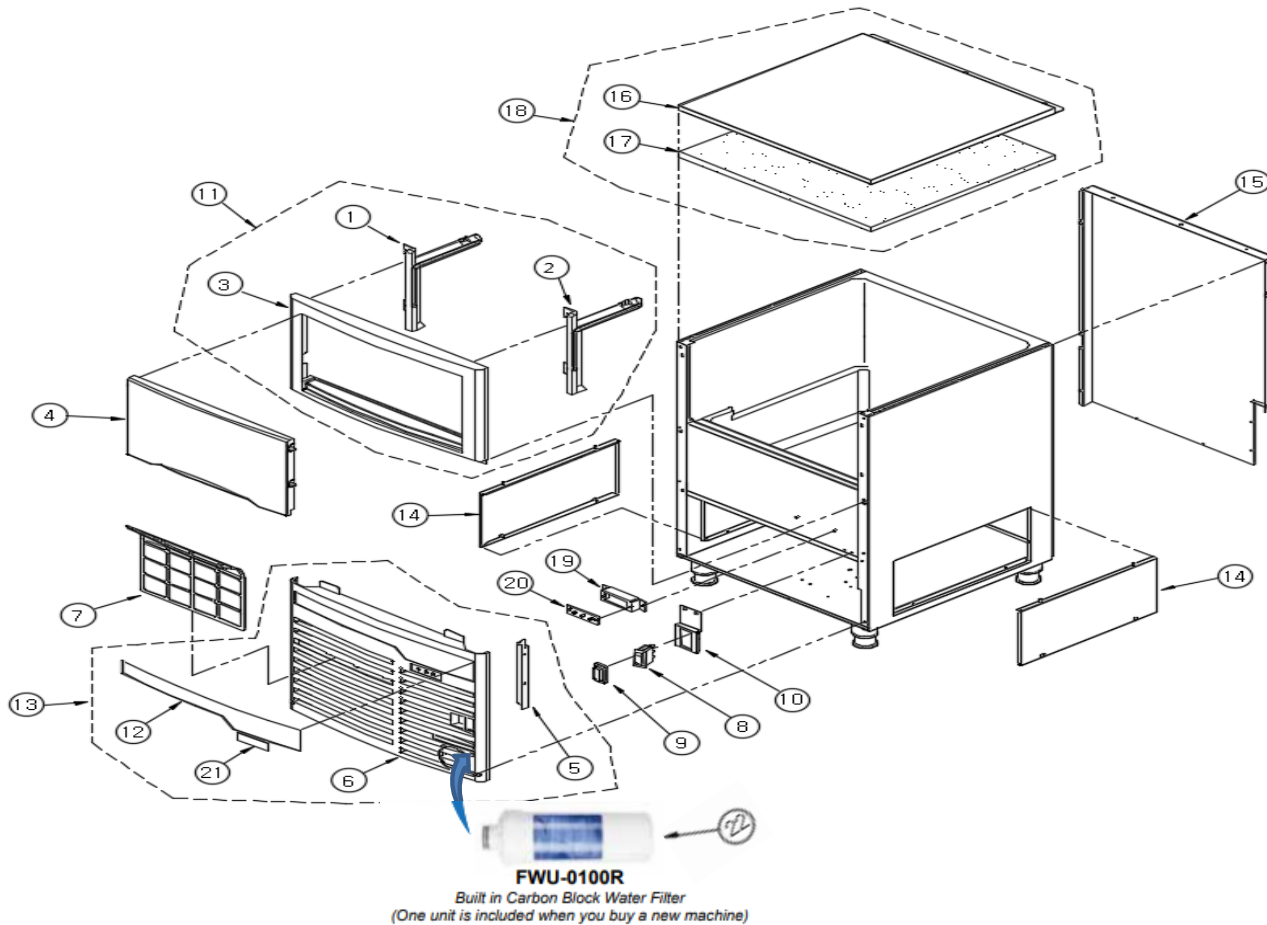

Revised 09/02/2020

WU-0100-AC

NO	ITEMS	CODE
1	DOOR FRAME GUIDE L	391011201
2	DOOR FRAME GUIDE R	391011301
3	DOOR FRAME	391011100
4	BIN DOOR ASSEMBLY	447007500
5	BRACKET AIR FILTER GUIDE	301077800
6	FRONT PANEL	349064301
7	AIR FILTER	640005000
8	SWITCH	355009800
9	SWITCH COVER	355008900
10	BRACKET MAIN SWITCH	443043400
11	DOOR FRAME ASSEMBLY	447007600
12	LABEL BRAND	380080300
13	ASSY FRONT PANEL SUB	432046900
14	OUT CASE SIDE COVER	301075200
15	BACK PANEL	301082204
16	TOP COVER	301081700
17	FOAM PE	306021900
18	ASSY TOP COVER	442007900
19	BRACKET LED LAMP	301110000
20	DISPLAY PCB ASSY	415001200
21	LABEL DISPLAY	380097700
22	CARBON BLOCK FILTER	640005200
	<p><i>A filter is required for this machine to operate. If your machine stops producing ice, it is likely time to replace this filter. It is recommended that you replace the filter every 6 months, or more often depending on the quality of your water.</i></p>	