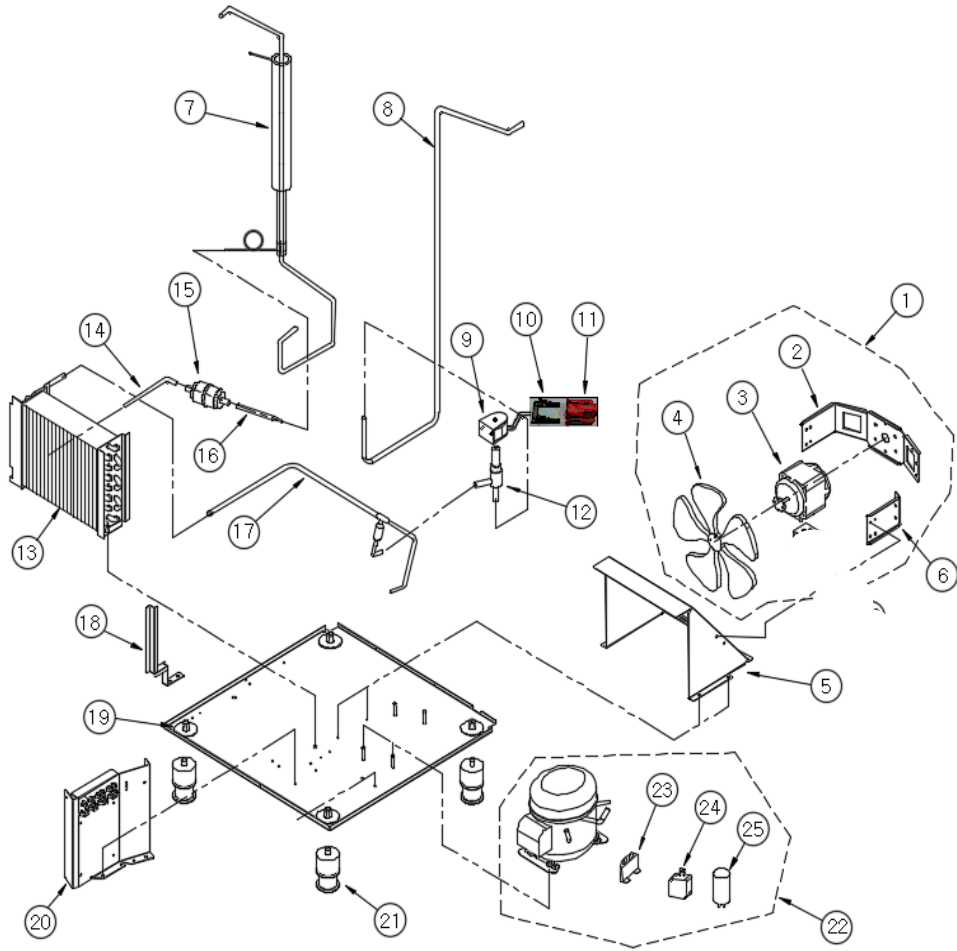

Revised 09/02/2020

WU-0100-AC

* Manufactured before January 2018

** Manufactured after January 2018

NO	ITEMS	* CODE	NO	ITEMS	** CODE
1	ASSY FAN MOTOR	406012700	1	ASSY FAN MOTOR	406012710
2	BRACKET MOTOR	301079300			
3	FAN MOTOR	353021600	3	FAN MOTOR	353025900
4	FAN	308003800	4	FAN	308003700
5	BRACKET CONDENSOR	301101100			
6	BRACKET MOTOR	301079400			
7	SUCTION ASSY	433015101	7	SUCTION ASSY	433015110
8	HOT GAS PIPE	325069101	8	HOT GAS PIPE	325069110
9	SOLENOID VALVE COIL	340026900			
10	TERMINAL	371000200			
11	HOUSING	370001600			
12	SOLENOID VALVE BODY	340026800			
13	CONDENSER ASSY	411010600	13	CONDENSER ASSY	411010300
14	CONDENSER OUT PIPE	325069200	14	COND TO DRIER	325141700
15	FILTER DRYER	372001600			
16	DISTRIBUTE SUCTION	335000301	16	DRIER TO CAPILLARY	325141800
17	DISCHARGE PIPE	325069000	17	DISCHARGE PIPE	325069010
18	BRACKET AIR FILTER	301077400			
19	BASE PLATE ASSY	412035900	19	BASE PLATE ASSY	412035910
20	CONTROL BOX ASSY	426041800			
21	LEVELLING FOOT	302002300			
22	COMPRESSOR	394009800	22	COMPRESSOR	394022200
23	PTC-RELAY	357010100	23	Including COMP	-
24	OLP	658004300	24	Including COMP	-
25	START CAPACITOR	659008100	25	Including COMP	-
			26	BRACKET MOTOR	301131100