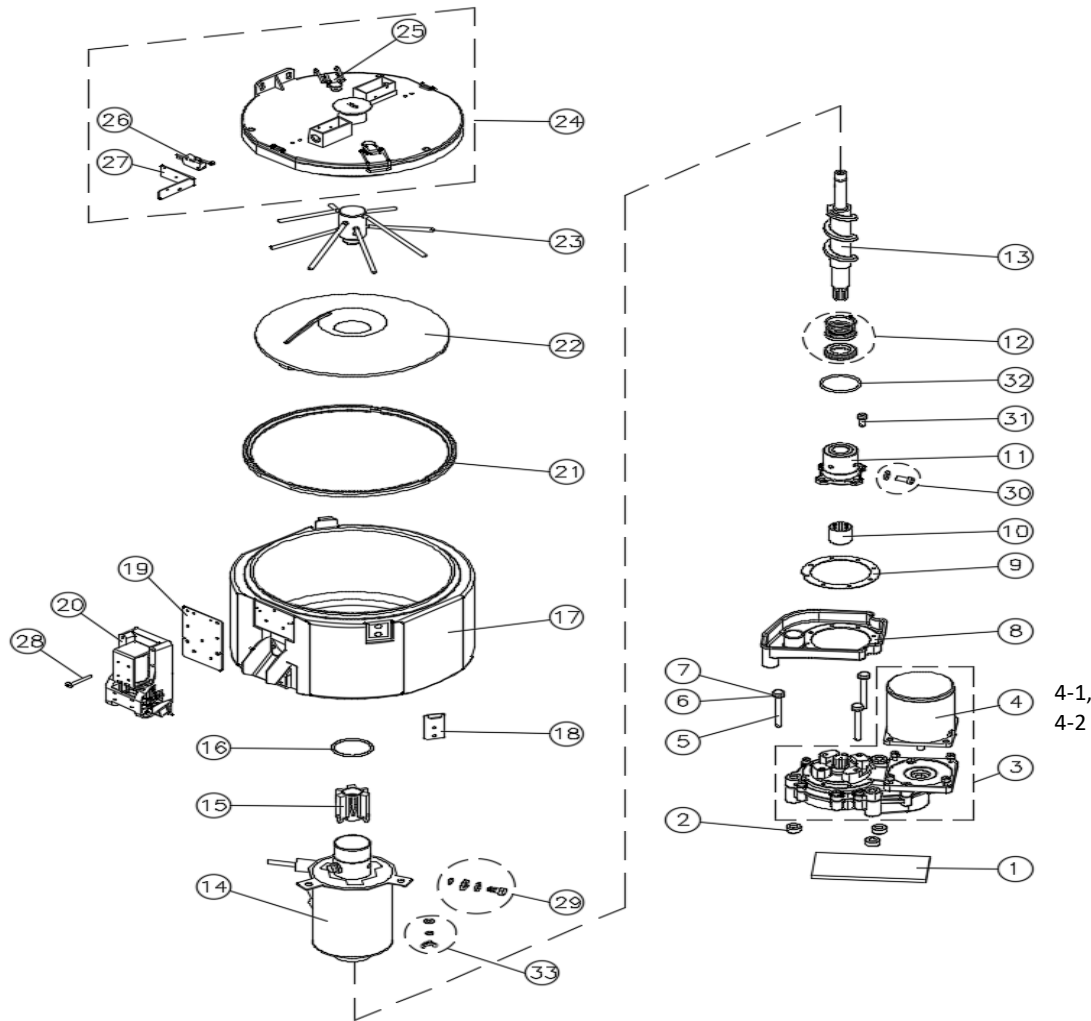

[ EVAPORATOR PART ]

4-1,  
4-2

NO	ITEMS	CODE	Q'TY
1	BASE RUBBER	318041100	1
2	GEAR MOTOR WASHER	211008300	3
3	GEAR MOTOR ASSY	406027010	1
4	GEAR MOTOR (40W)	406027110	1
4-1	CAPACITOR	659021600	1
4-2	GEAR BOX(RATIO 1:200)	406027200	1
5	HEX BOLT	210820200	3
6	WASHER PLAIN	211005600	3
7	WASHER SPRING 316L	211007208	3
8	DRAIN PAN	604003000	1
9	COVER_DRAINPAN	301191900	1
10	SPLINE COUPLING	612000800	1
11	HOUSING ASSY	491000900	1
12	MECHANICAL SEAL	303036901	1
13	AUGER	430005201	1
14	EVAPORATOR FORM ASSY	409045100	1
15	EXTRUDING HEAD ASSY	491000802	1
16	O-RING (P48)	303037500	1
17	STORAGE BIN ASSY	422003710	1
18	CLAMP BRACKET	301194100	2
19	BASE PLATE	301195200	1
20	ASSY SHUTTER	427059302	1
21	PACKING TOP HOPPER	303037700	1
22	ICE BASE PLATE	301186000	1
23	AGITATOR ASSY	436003510	1
24	STORAGE BIN COVER ASSY	427059220	2
25	LOCKER	695000200	2
26	ASSY MICRO SWITCH	460004201	1
27	BKT BIN MICRO SWITCH	301189800	1
28	SCREW SEMS	210820000	6
29	HEAD LOCKING WASHER	211008000	3
	O-RING	303032000	3
	HEX WRENCH BOLT	210820700	3
30	HEX WRENCH BOLT SEMS	210813700	4
31	BOLT HEX SEMS	214028920	4
32	O-RING	303038800	1
33	HEX NUT	215018900	3